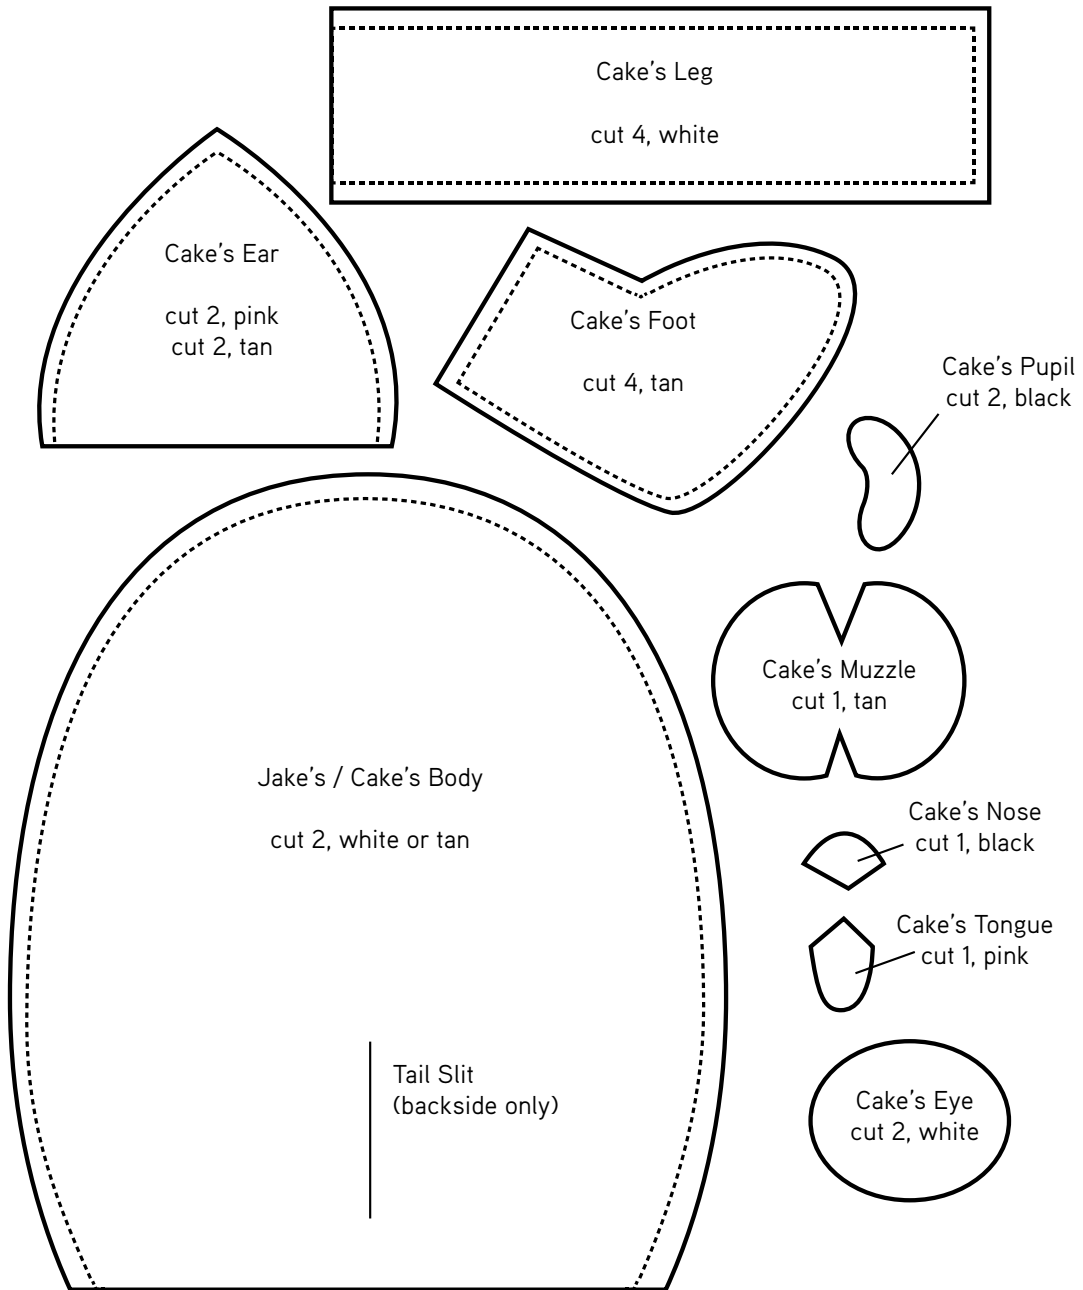

REVERSIBLE JAKE/CAKE PLUSH | Copy at 300% or 150%

REVERSIBLE JAKE/CAKE PLUSH (CONTINUED)

## REVERSIBLE JAKE/CAKE PLUSH (CONTINUED)