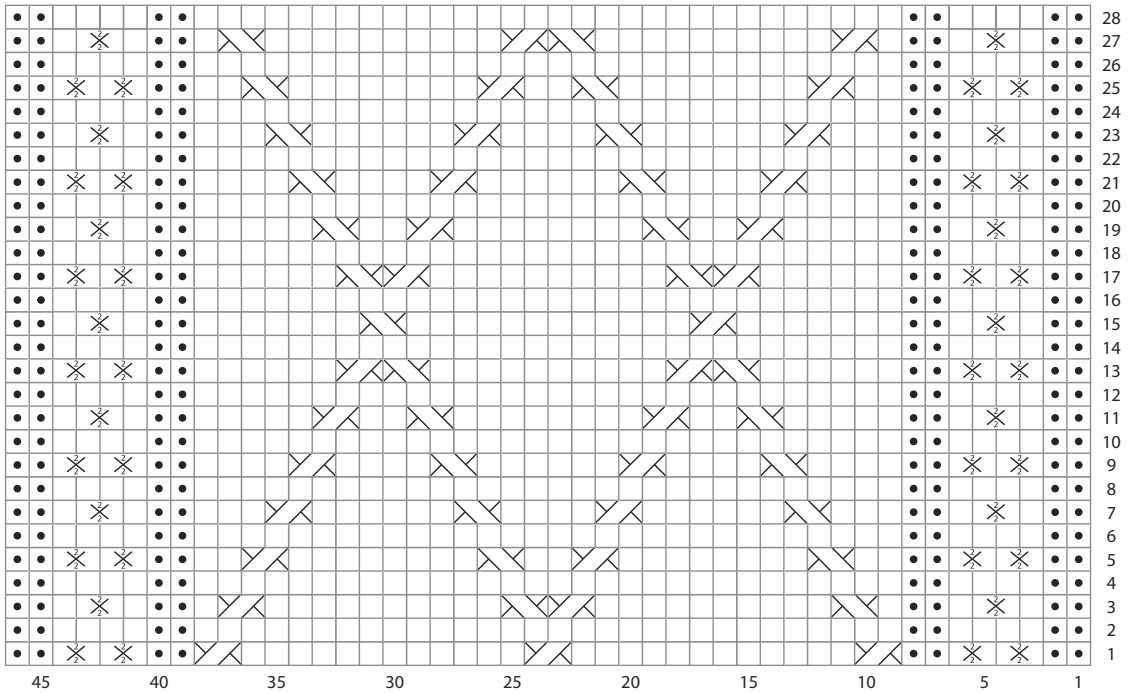

Camisole Lace Pattern

Key

- RS: knit
WS: purl
- RS: purl
WS: knit
- / \ 1/1 RC
- \ / 1/1 LC
- ✳ RT