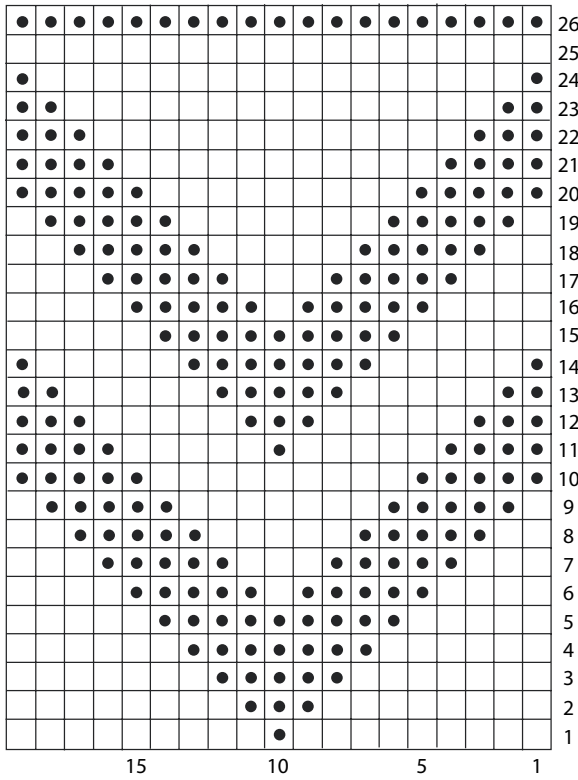

Hood Chevron Pattern

Sleeve Chevron Pattern

Key
 □ RS: knit
 □ WS: purl
 ● WS: purl
 ● RS: knit