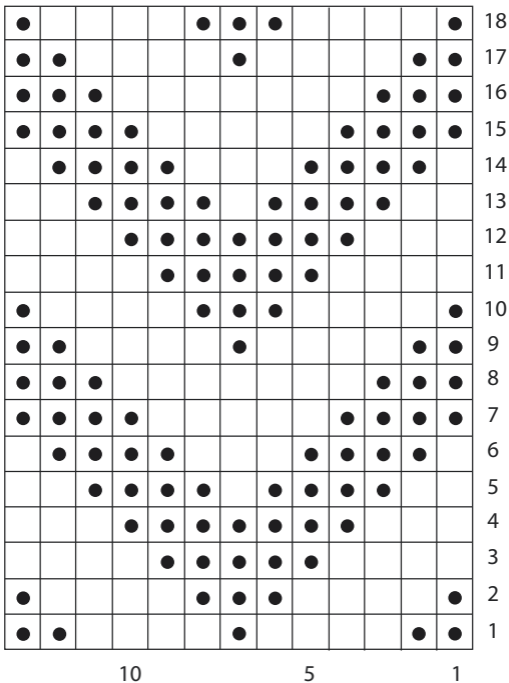

Hood Chevron Pattern

Sleeve Chevron Pattern

Key
 □ RS: knit
 □ WS: purl
 ● WS: purl
 ● RS: knit