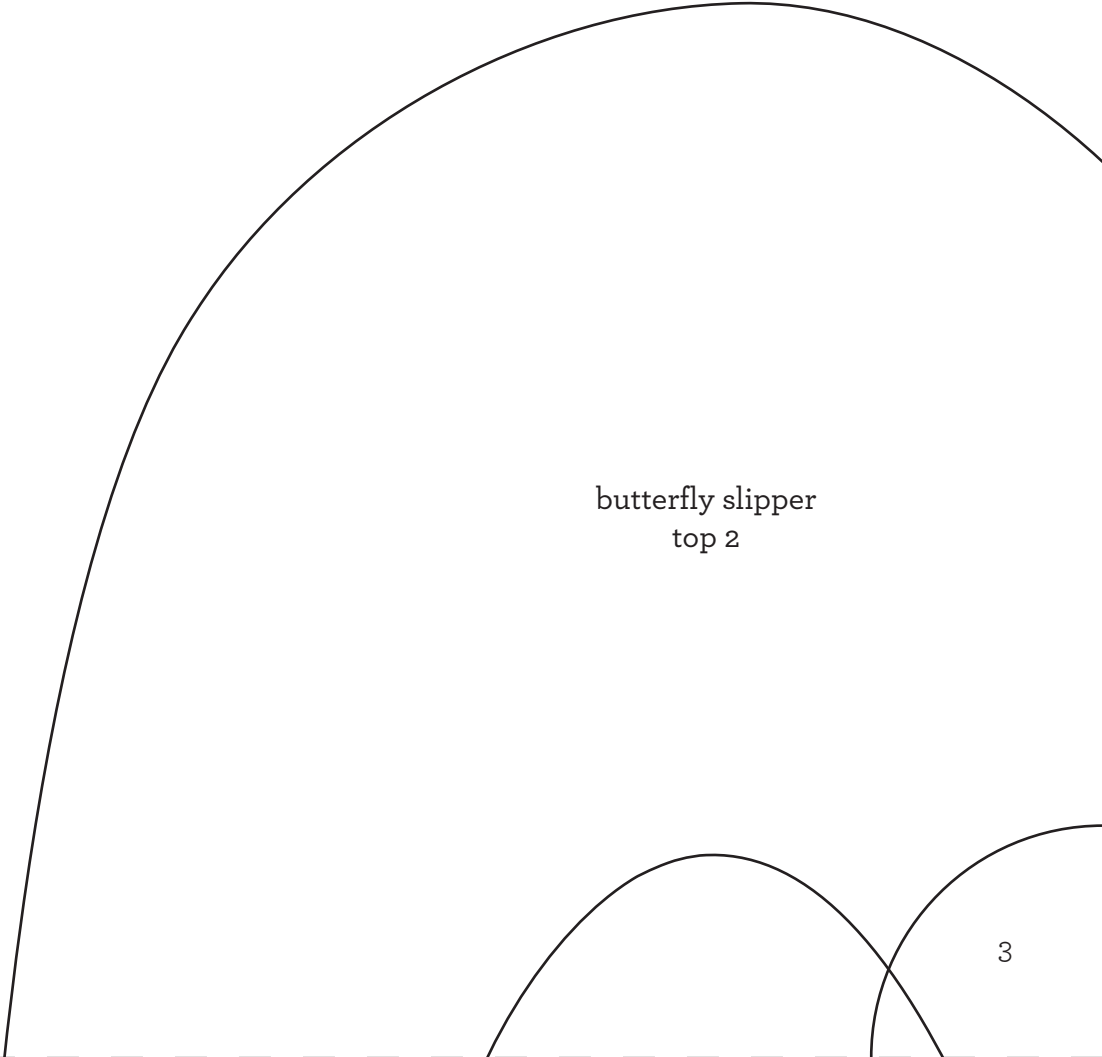

butterfly slipper
top 1

butterfly slipper
sole 1

1

2

1

butterfly slipper
top 2

3

1

butterfly slipper
sole 2

3

4

re-inspired felt slippers
erfly design: women's size 8½

MARTHASTEWART.COM
MARTHA STEWART LIVING OMNIMEDIA

3

4