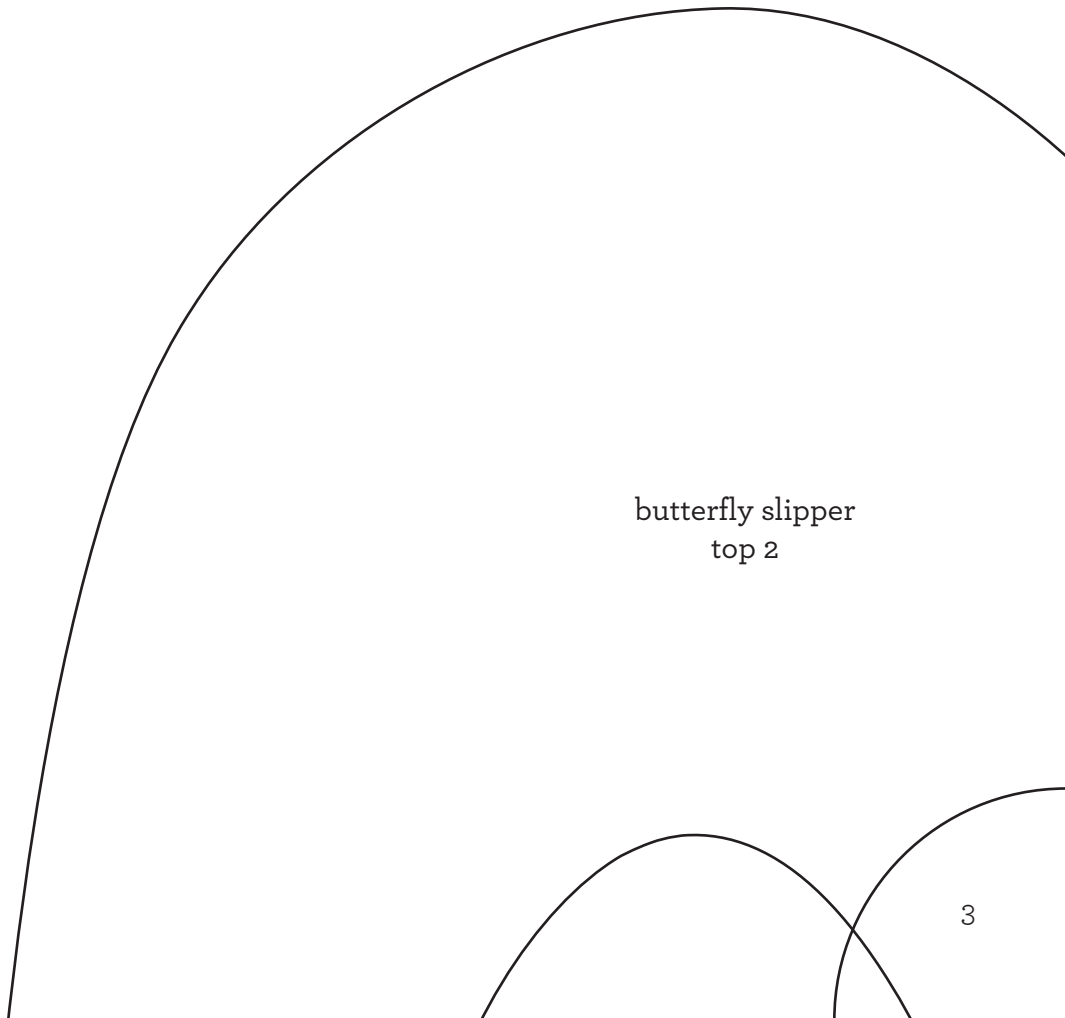

butterfly slipper
top 1

butterfly slipper
sole 1

1

2

1

butterfly slipper
top 2

3

1

2

natur
butte

WWW.M
©2010 M

butterfly slipper
sole 2

3

4

2

e-inspired felt slippers

rflly design: women's size 7½

ARTHASTEWART.COM

ARTHA STEWART LIVING OMNIMEDIA

3

4