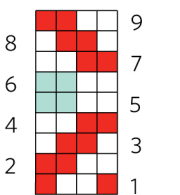

FLOWER CHART

COLOR KEY

■ = MC

■ = A

2-COLOR TRIANGLE CHART

COLOR KEY

□ = MC

■ = A

3-COLOR TRIANGLES CHART

COLOR KEY

■ = MC

■ = A

■ = B

GRID CHART

COLOR KEY

■ = MC

■ = A

■ = B

■ = C

□ = D

DIAGONALS CHART

COLOR KEY

■ = MC

■ = A

■ = B

■ = C

ZIG-ZAG CHART

COLOR KEY

□ = MC

■ = A

■ = B