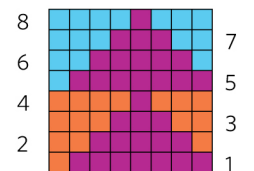

FLOWER CHART

COLOR KEY

■ = MC

■ = A

2-COLOR TRIANGLE CHART

COLOR KEY

□ = MC

■ = A

3-COLOR TRIANGLES CHART

COLOR KEY

■ = MC

■ = A

■ = B

GRID CHART

COLOR KEY

■ = MC

■ = A

■ = B

■ = C

□ = D

DIAGONALS CHART

COLOR KEY

■ = MC

■ = A

■ = B

■ = C

ZIG-ZAG CHART

COLOR KEY

□ = MC

■ = A

■ = B