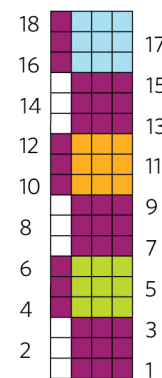

FLOWER CHART

COLOR KEY

■ = MC

■ = A

2-COLOR TRIANGLE CHART

COLOR KEY

□ = MC

■ = A

3-COLOR TRIANGLES CHART

COLOR KEY

■ = MC

■ = A

■ = B

GRID CHART

COLOR KEY

■ = MC

■ = A

■ = B

■ = C

□ = D

DIAGONALS CHART

COLOR KEY

■ = MC

■ = A

■ = B

■ = C

ZIG-ZAG CHART

COLOR KEY

□ = MC

■ = A

■ = B