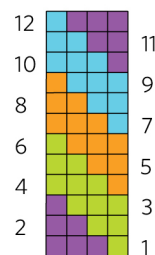

FLOWER CHART

COLOR KEY

■ = MC

■ = A

2-COLOR TRIANGLE CHART

COLOR KEY

□ = MC

■ = A

3-COLOR TRIANGLES CHART

COLOR KEY

■ = MC

■ = A

■ = B

GRID CHART

COLOR KEY

■ = MC

■ = A

■ = B

■ = C

□ = D

DIAGONALS CHART

COLOR KEY

■ = MC

■ = A

■ = B

■ = C

ZIG-ZAG CHART

COLOR KEY

□ = MC

■ = A

■ = B