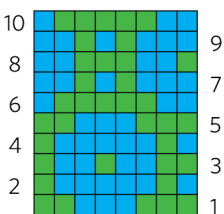

FLOWER CHART

COLOR KEY

■ = MC

■ = A

2-COLOR TRIANGLE CHART

COLOR KEY

□ = MC

■ = A

3-COLOR TRIANGLES CHART

COLOR KEY

■ = MC

■ = A

■ = B

GRID CHART

COLOR KEY

■ = MC

■ = A

■ = B

■ = C

□ = D

DIAGONALS CHART

COLOR KEY

■ = MC

■ = A

■ = B

■ = C

ZIG-ZAG CHART

COLOR KEY

□ = MC

■ = A

■ = B