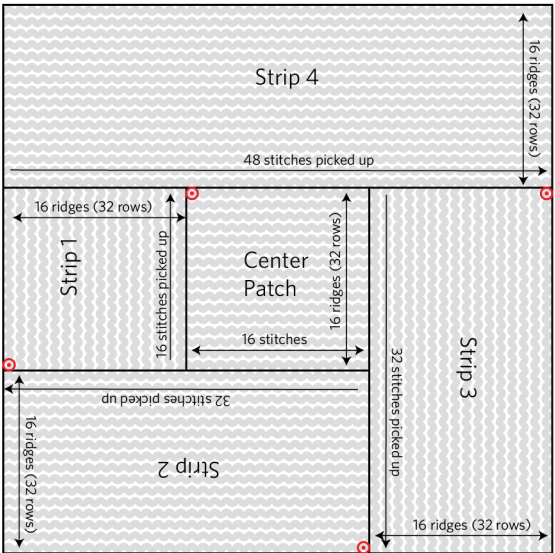

LOG CABIN BLOCK, STYLE 1

Key

⊙ = Last live stitch in section

LOG CABIN BLOCK, STYLE 2

Key

⊙ = Last live stitch in section

LOG CABIN BLOCK, STYLE 3

Key

-  = Last live stitch in section
-  = Color 1
-  = Color 2