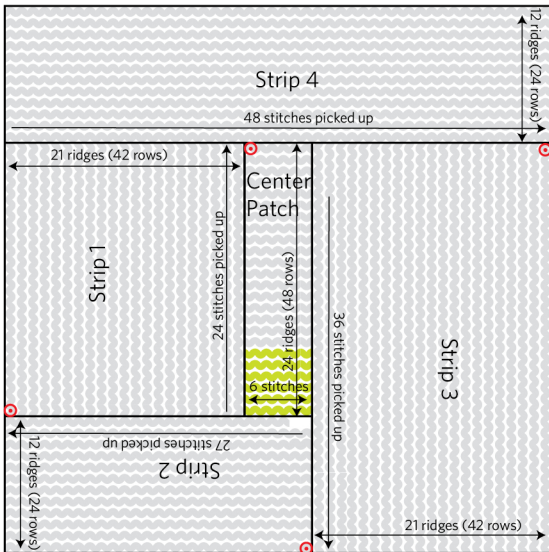

LOG CABIN BLOCK, STYLE 1

Key

⊙ = Last live stitch in section

LOG CABIN BLOCK, STYLE 2

Key

⊙ = Last live stitch in section

LOG CABIN BLOCK, STYLE 3

Key

-  = Last live stitch in section
-  = Color 1
-  = Color 2