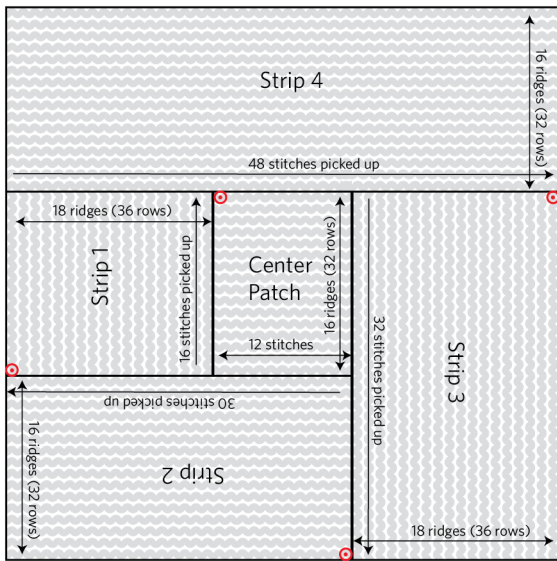

LOG CABIN BLOCK, STYLE 1

Key

⊙ = Last live stitch in section

LOG CABIN BLOCK, STYLE 2

Key

⊙ = Last live stitch in section

LOG CABIN BLOCK, STYLE 3

Key

-  = Last live stitch in section
-  = Color 1
-  = Color 2