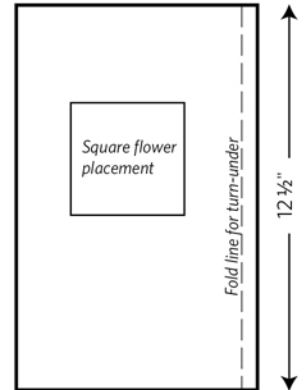

# THE BENCH

5"

LARGE 3-LAYER LEAF

LARGE 3-LAYER FLOWER

SMALL 3-LAYER LEAF

2 3/4"

ENLARGE ALL  
TEMPLATES  
135%

SMALL SQUARE 4-LAYER FLOWER

2 1/2"

SMALL 6-LAYER FLOWER

2 3/4"

FELT END PANEL

Cut 1 face-up for Right End  
Cut 1 face-down for Left End

7 1/2"

CENTER FELT PANEL,

showing flower and leaf placement, cut 1

39"

12 1/2"