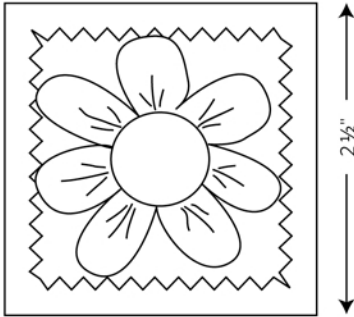

# THE BENCH

5"

LARGE 3-LAYER LEAF

LARGE 3-LAYER FLOWER

SMALL 3-LAYER LEAF

2 3/4"

ENLARGE ALL  
TEMPLATES  
135%

SMALL SQUARE 4-LAYER FLOWER

2 1/2"

SMALL 6-LAYER FLOWER

2 3/4"

FELT END PANEL

Cut 1 face-up for Right End  
Cut 1 face-down for Left End

7 1/2"

CENTER FELT PANEL,

showing flower and leaf placement, cut 1

39"

12 1/2"