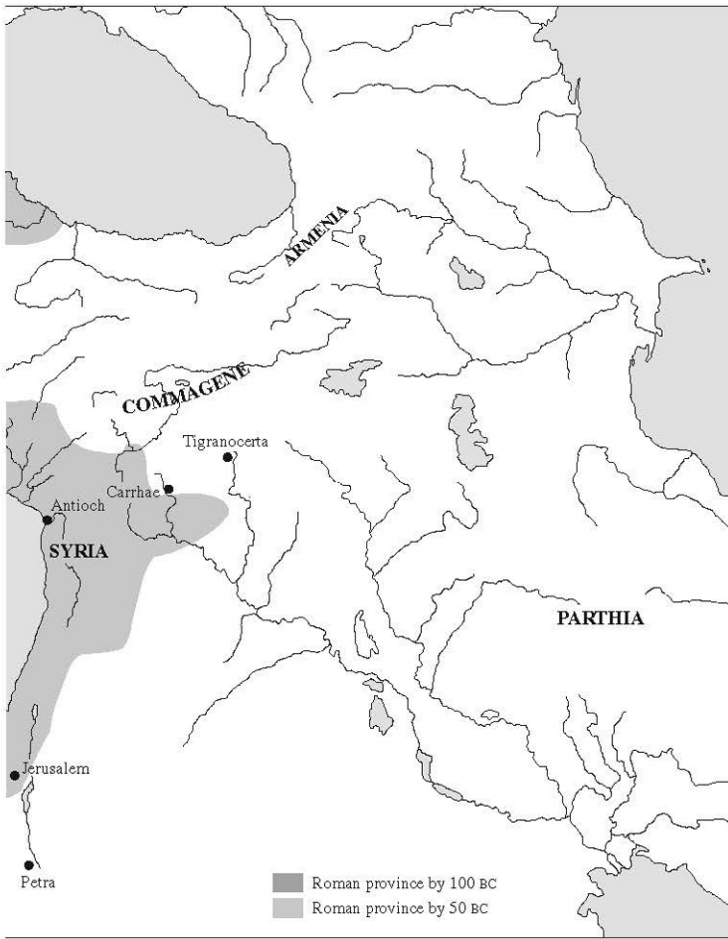

(To Subura)

N

Sacra Via

PALATINE

Hut of Romulus

Circus
Maximus

The Forum and Environs

Roman province by 100 BC
 Roman province by 50 BC

The Eastern Mediterranean in 50 BC

The Roman World in AD 14

Shaded territory was directly administered from Rome.