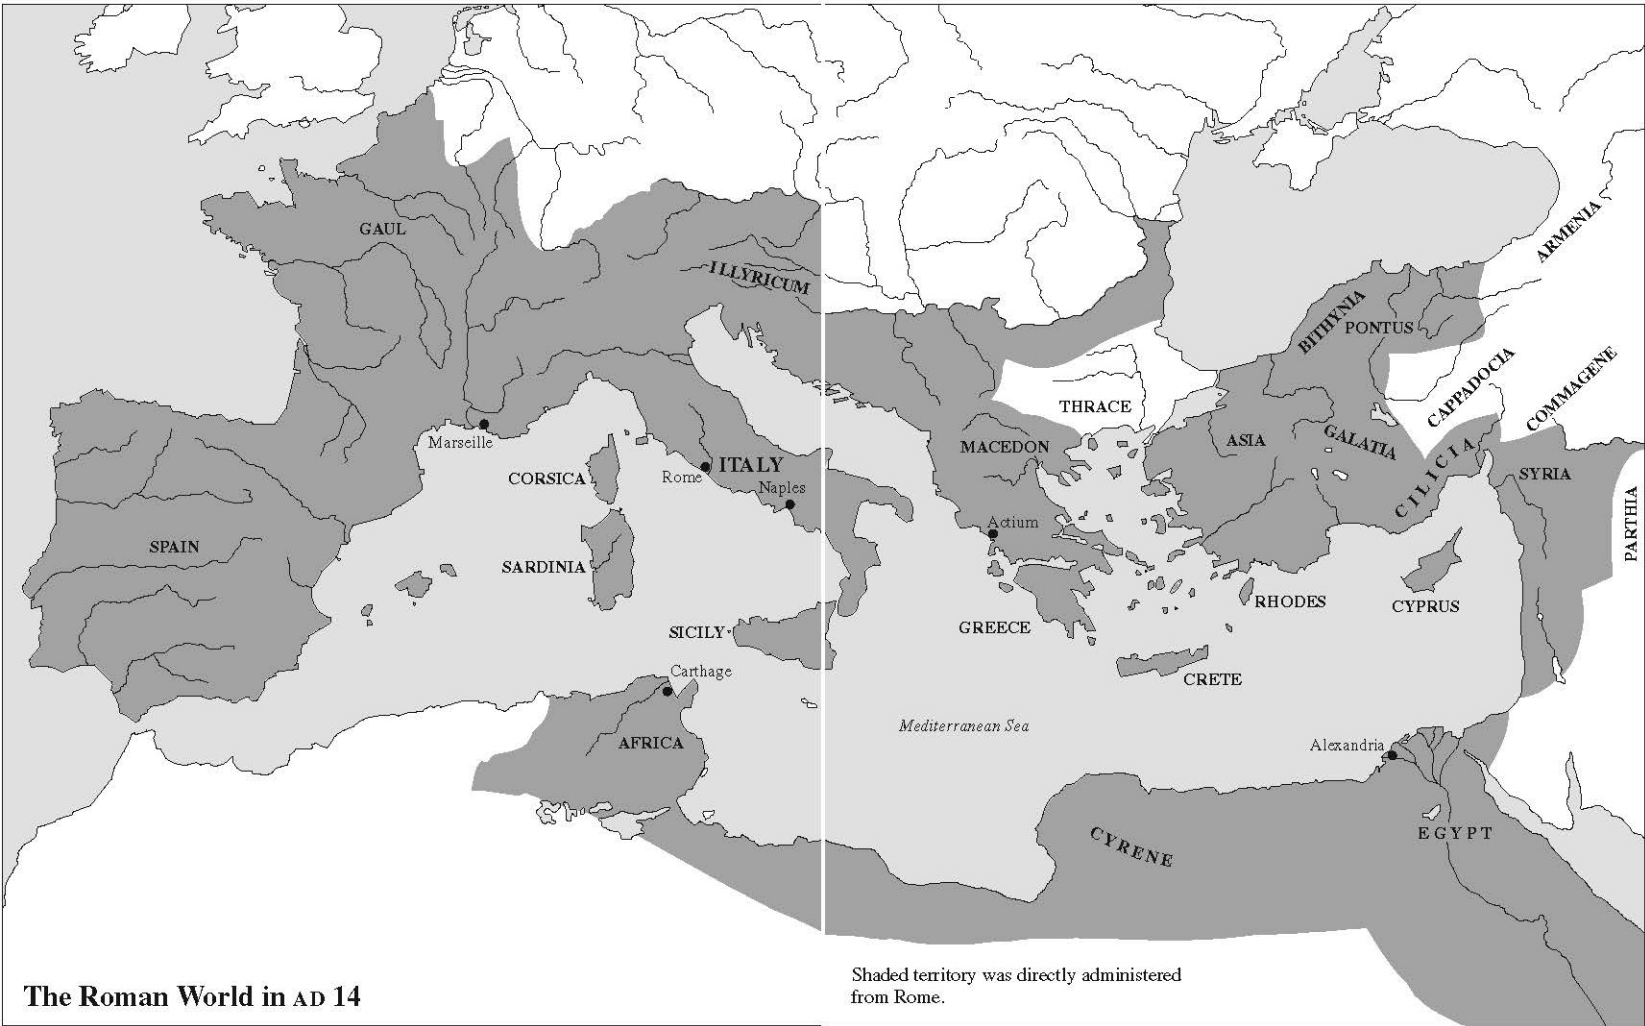

(To Subura)

N

Sacra Via

PALATINE

Hut of Romulus

Circus
Maximus

The Forum and Environs

Roman province by 100 BC
 Roman province by 50 BC

The Eastern Mediterranean in 50 BC

The Roman World in AD 14

Shaded territory was directly administered from Rome.