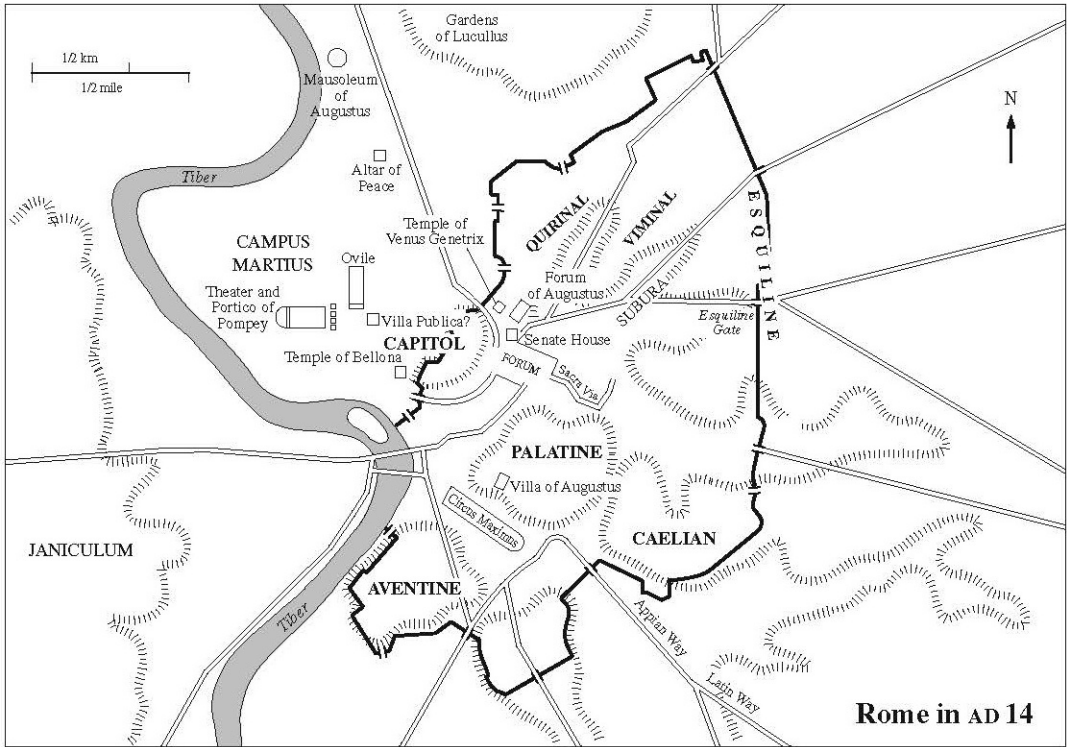

(To Subura)

N

Sacra Via

PALATINE

Hut of Romulus

Circus
Maximus

The Forum and Environs

Roman province by 100 BC
 Roman province by 50 BC

The Eastern Mediterranean in 50 BC

The Roman World in AD 14

Shaded territory was directly administered from Rome.